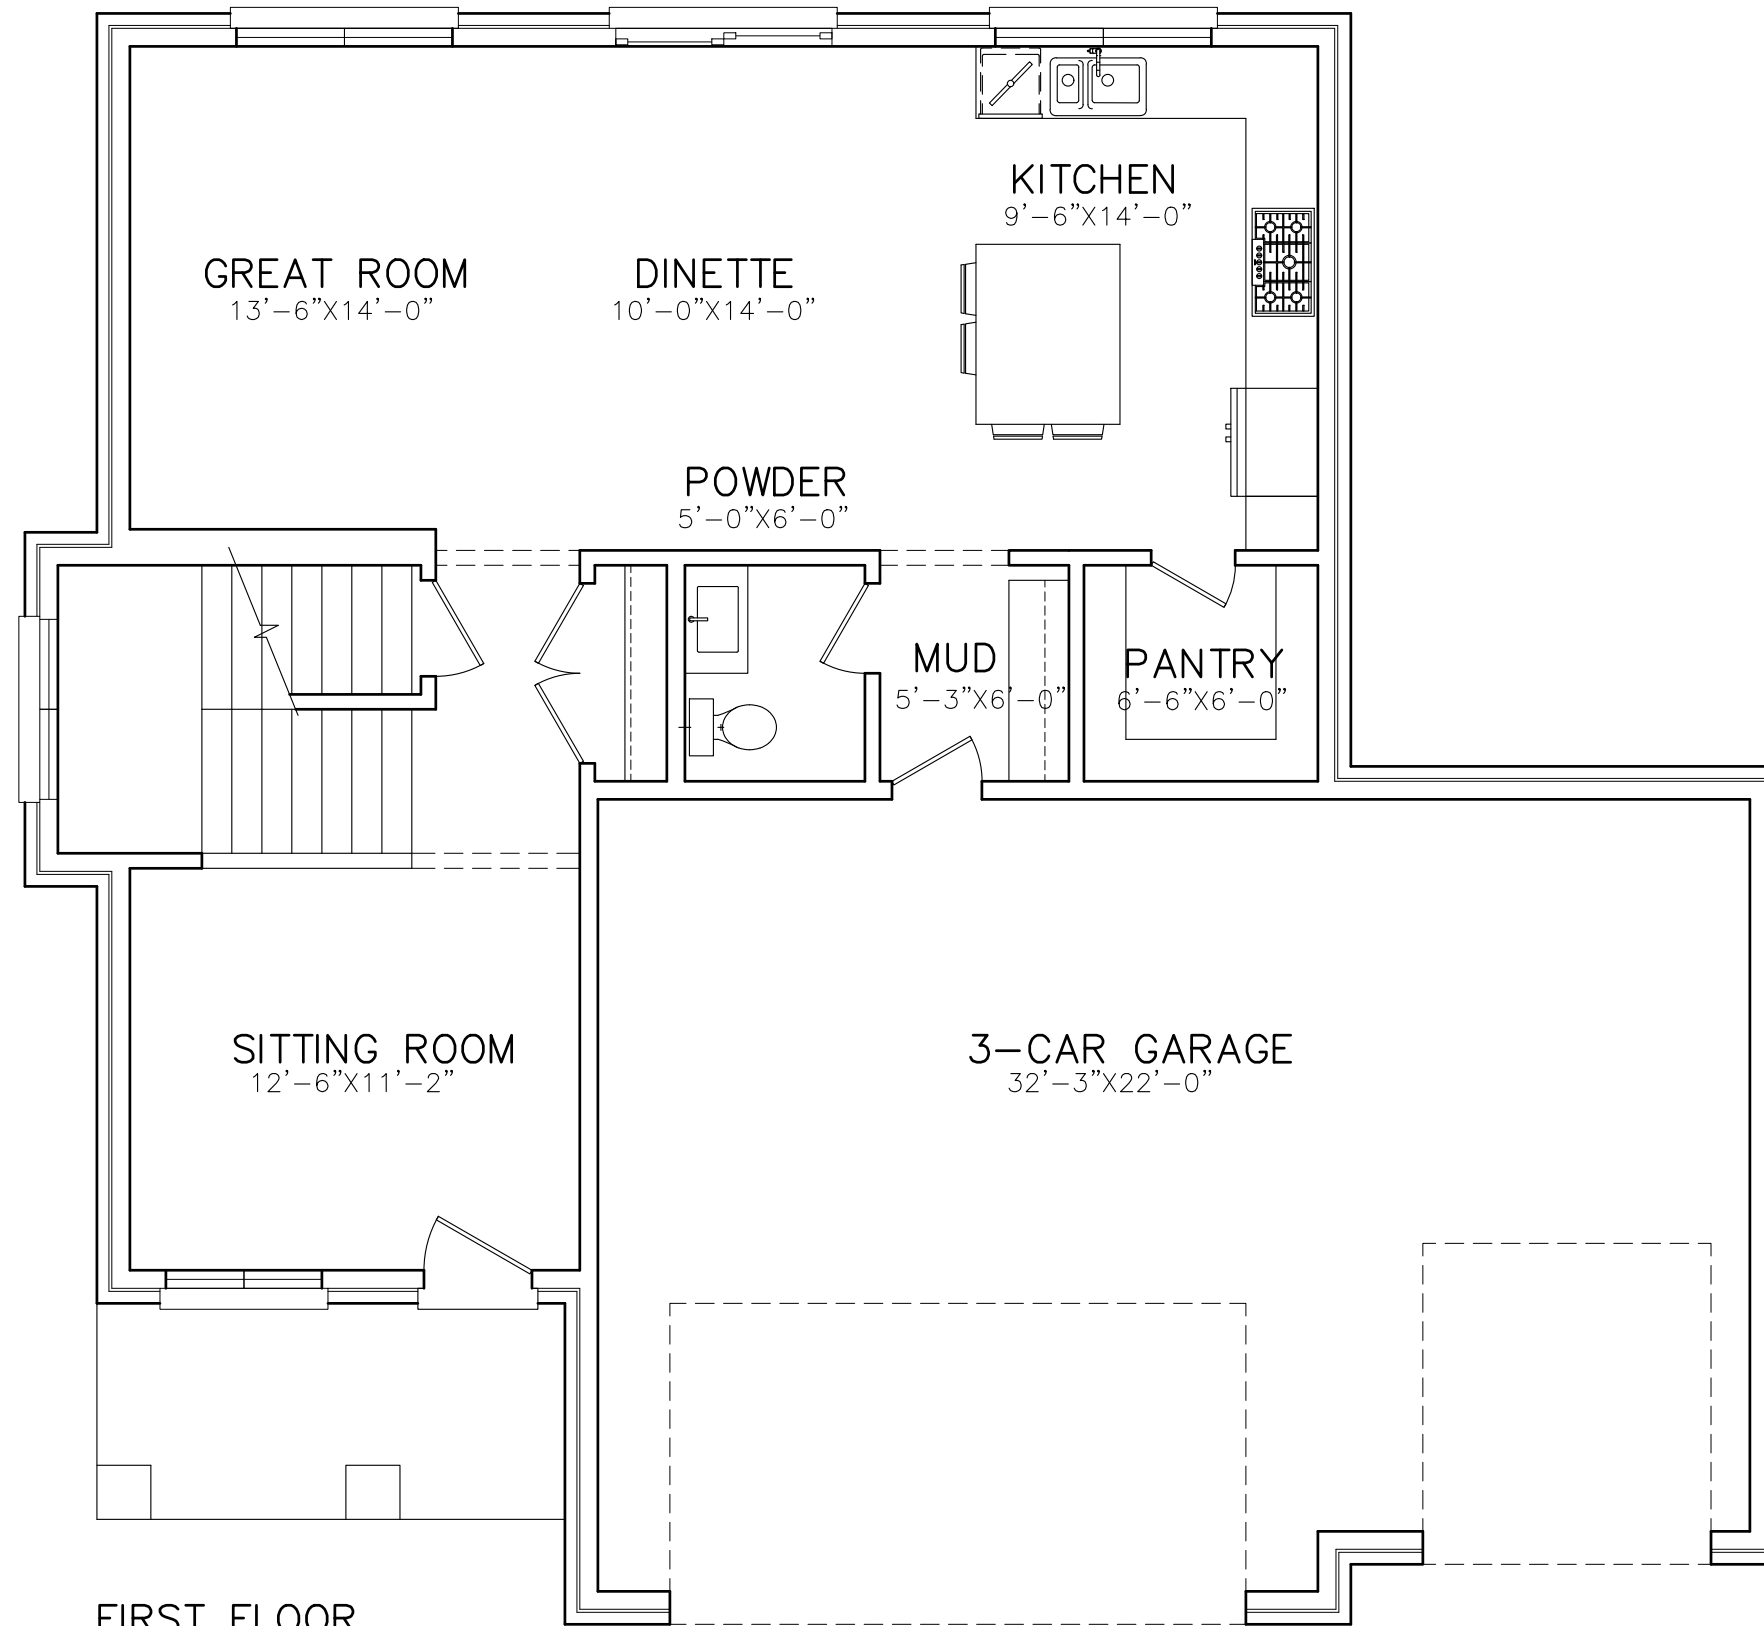

HANOVER ESTATES 278
2248 SF TOTAL

FIRST FLOOR
975 SF

SECOND FLOOR
1273 SF