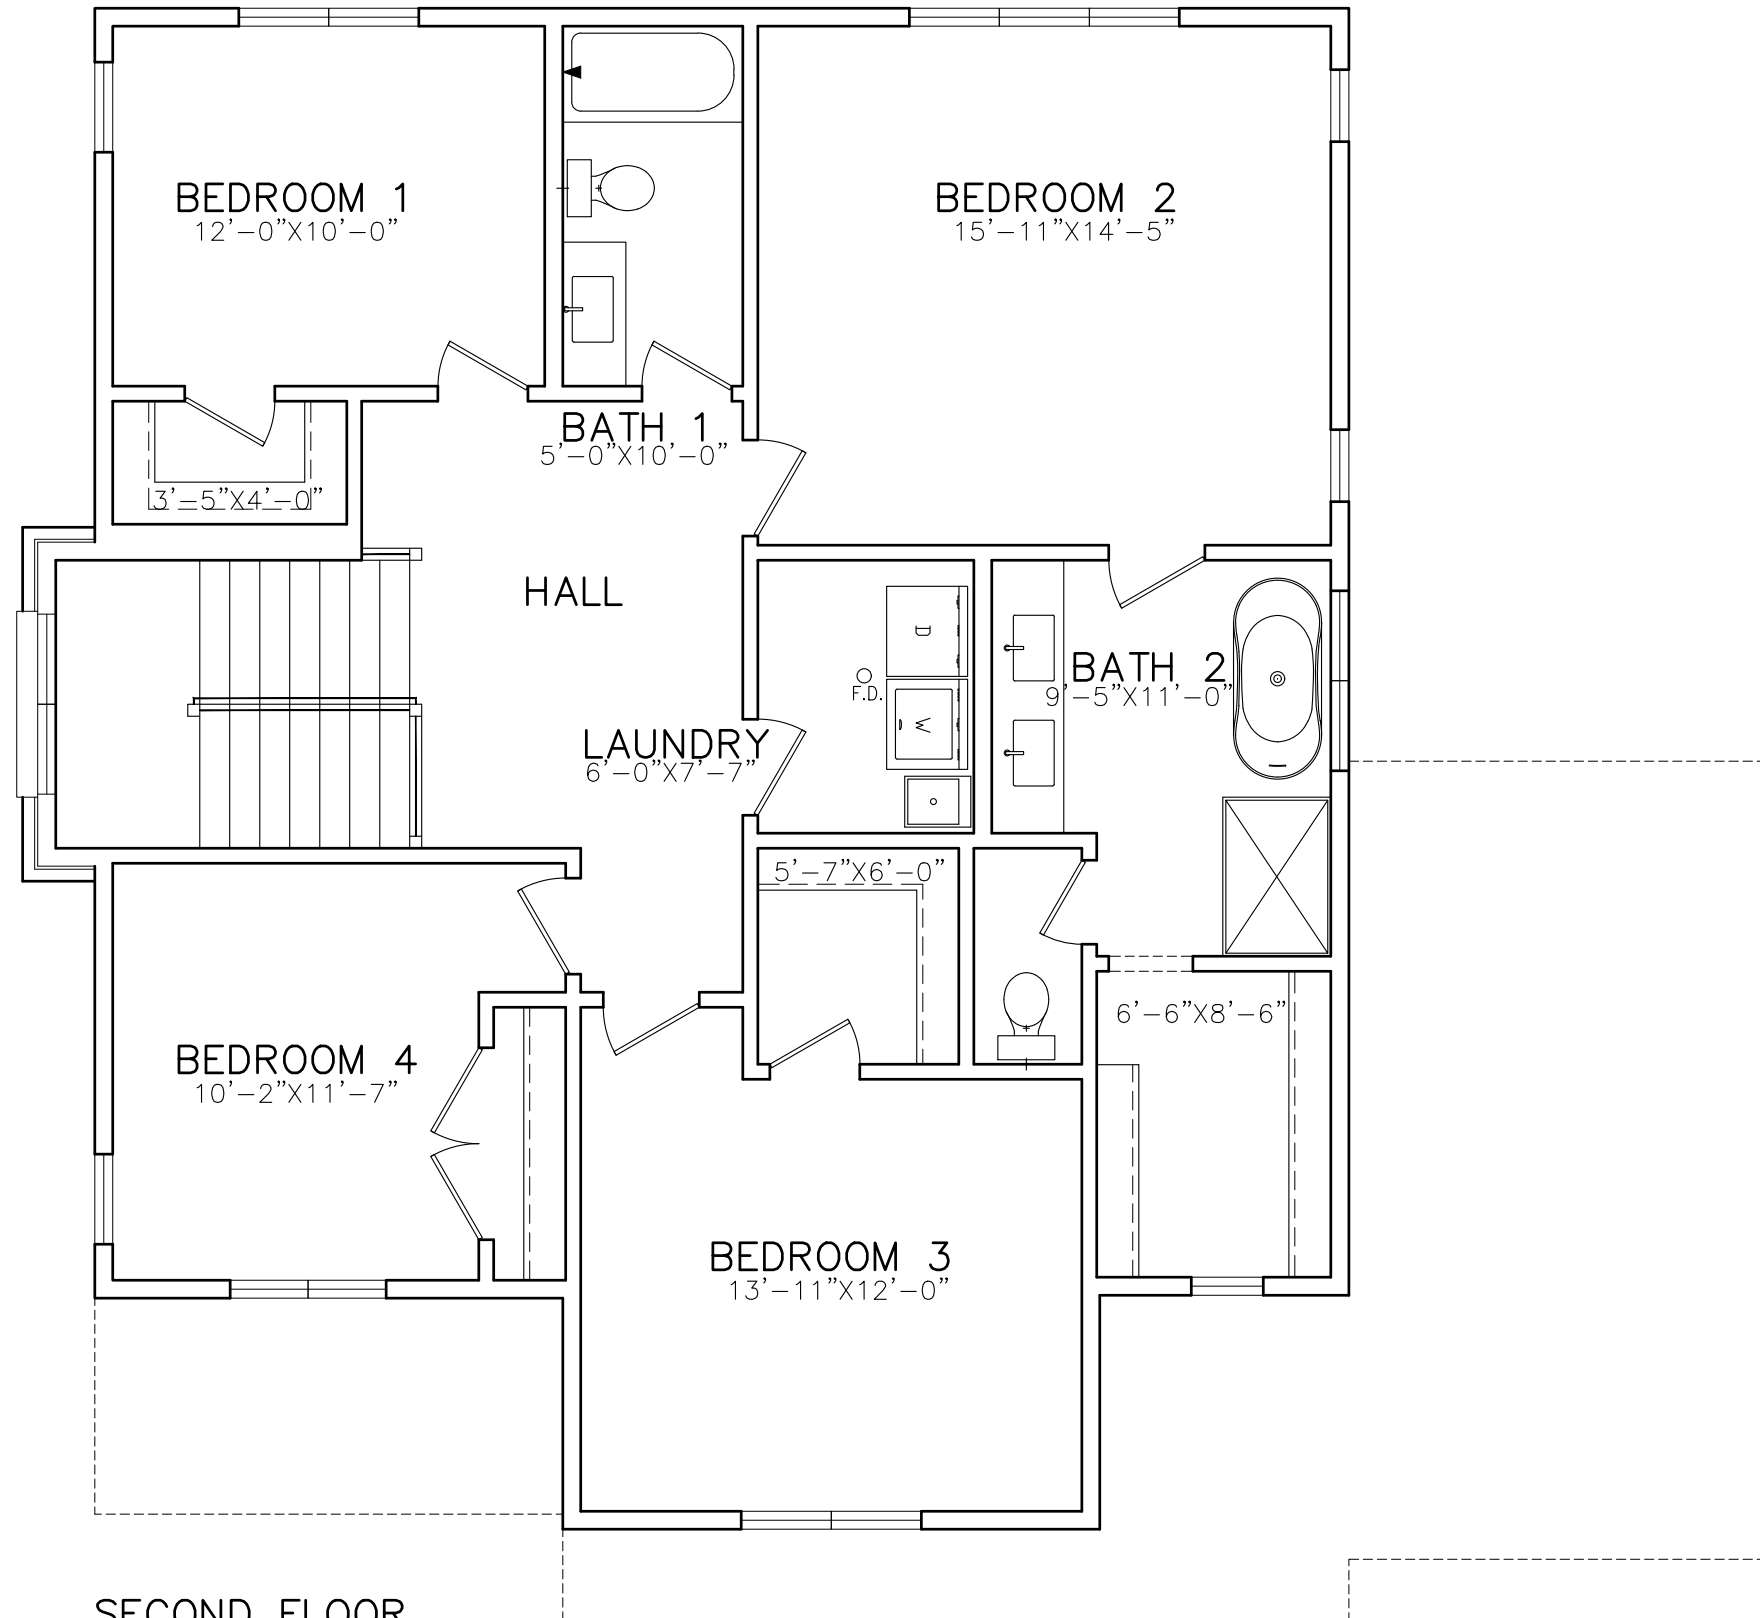

HANOVER ESTATES 278
2248 SF TOTAL

FIRST FLOOR
975 SF

SECOND FLOOR
1273 SF